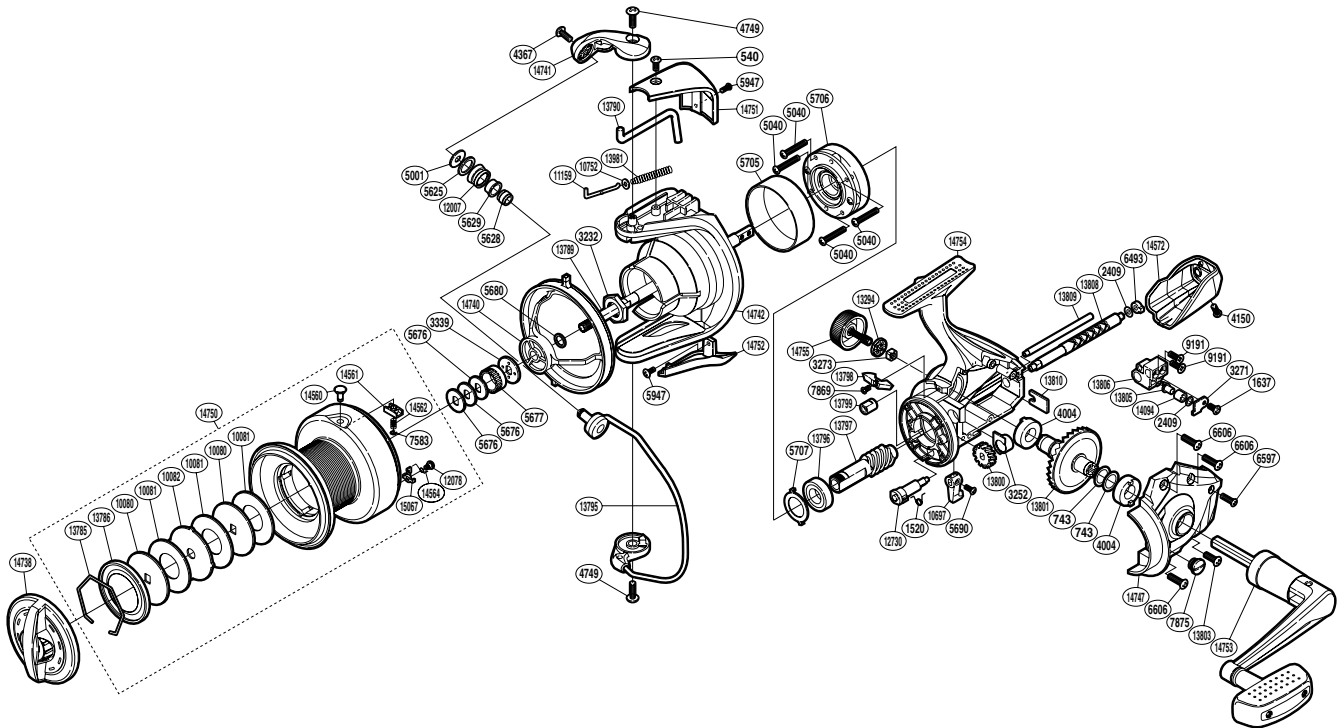

SHIMANO

AERLEX XTA

ALX-8000XTA

Please note that the number of adjusting washers may not be the same as shown in the exploded views. (Adjustment will vary with each individual product.)

(1SH198000G)

Part No.	Description	Part No.	Description	Part No.	Description
RD 0540	Screw	RD 6493	Worm Bushing (rear)	RD13801	Drive Gear
RD 0743	Washer	RD 6597	Screw	RD13803	Screw
RD 1520	Anti-Reverse Cam Spring	RD 6606	Screw	RD13805	Oscillating Pawl
RD 1637	Screw	RD 7583	E Lock	RD13806	Oscillating Slider
RD 2409	Spacer	RD 7869	Screw	RD13808	Worm Shaft
RD 3232	Rotor Nut	RD 7875	Oil Cap	RD13809	Oscillating Guide
RD 3252	Bushing	RD 9191	Screw	RD13810	Worm Shaft Retainer
RD 3271	Oscillating Pawl Cover	RD10080	Key Washer	RD13981	Bail Spring
RD 3273	Handle Screw Lock	RD10081	Drag Washer	RD14094	Oscillating Slider Bushing
RD 3339	Spool Support B	RD10082	Eared Washer	RD14560	Line Clip
RD 4004	Drive Gear Bushing	RD10697	Anti-Reverse Lever	RD14561	Line Clip Holder
RD 4150	Screw	RD10752	Bail Spring Guide A Support	RD14562	Line Clip Spring
RD 4367	Screw	RD11159	Bail Spring Guide A	RD14564	Drag Click Spring
RD 4749	Screw	RD12007	Line Roller	RD14572	Rear Protector
RD 5001	Line Roller Washer	RD12078	Screw	RD14738	Drag Knob
RD 5040	Screw	RD12730	Anti-Reverse Cam	RD14740	Line Safety Guard
RD 5625	Line Roller Spacer	RD13294	Handle Screw Lock Washer	RD14741	Bail Arm
RD 5628	Line Roller Collar	RD13785	Drag Washers Retainer	RD14742	Rotor
RD 5629	Line Roller Bushing	RD13786	Seal Plate	RD14747	Side Cover
RD 5676	Spool Washer	RD13789	Main Shaft	RD14750	Spool Assembly
RD 5677	Spool Support A	RD13790	Bail Trip Lever	RD14751	Bail Spring Cover
RD 5680	Spacer	RD13795	Bail Assembly	RD14752	Bail Hold Support Guard
RD 5690	Screw	RD13796	Ball Bearing	RD14753	Handle Assembly
RD 5705	Roller Clutch Ring	RD13797	Pinion Gear	RD14754	Body
RD 5706	Roller Clutch Assembly	RD13798	Bail Trip Strike	RD14755	Handle Screw Cap
RD 5707	Bearing Washer	RD13799	Worm Bushing (front)	RD15067	Drag Click
RD 5947	Screw	RD13800	Idle Gear		